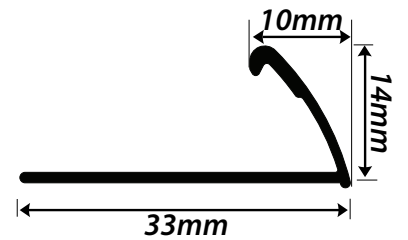

Naplock Pinless Hammered