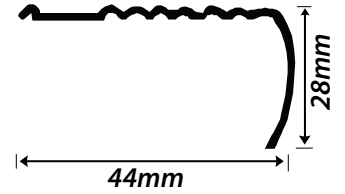

OT25F

OT38F

OT51F

OT51R

Available Colours

ECONOMY

1710 Economy Stair Nosing

Champagne, Pewter and Silver.
2.44m lengths
12 per carton

GE 14 Commercial Economy

Silver
2.44m lengths or cut to size

PVC Soft SN3

Black
1.8m or 3.6m
lengths

NAPLOCK BARS

All profiles 2.44m lengths.

Bronze

Champagne