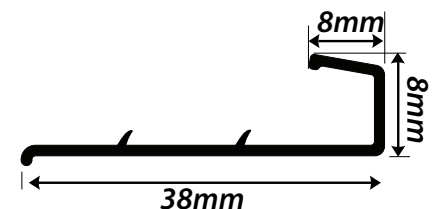

Pinned and Pinless

346

Naplock Pinned Reeded/Fluted

2903

Carpet to Tile

COVERSTRIPS

All profiles 2.44m lengths.

Bronze