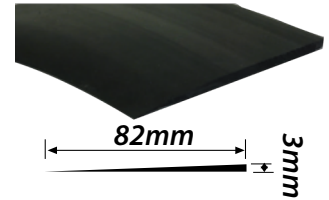

RAMPPVC
PVC Ramp Edge.
Black
20m coils.