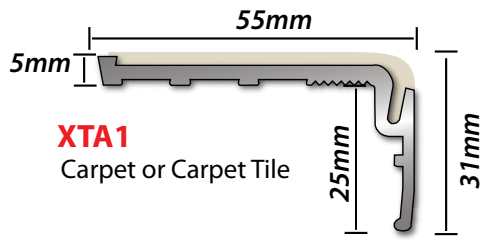

GRADUS XT

Available Infill Colours

GRADUS STAIRTILE

Vulcanized rubber sand impregnated anti slip tile for Concrete, Terrazzo, Steel and Timber Stairs
Stock colour Black. Brown, White and Yellow upon request.
Lengths = 1.219m, 1.525m and 1.83m

OT25F

OT38F

OT51F

OT51R

Available Colours