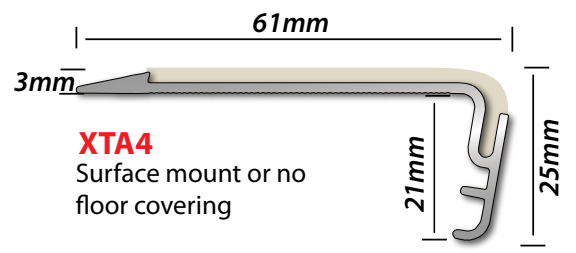

GRADUS XT

Available Infill Colours

GRADUS STAIRTILE

Vulcanized rubber sand impregnated anti slip tile for Concrete, Terrazzo, Steel and Timber Stairs
Stock colour Black. Brown, White and Yellow upon request.
Lengths = 1.219m, 1.525m and 1.83m

OT25F

OT38F

OT51F

OT51R

Available Colours