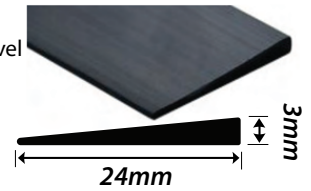

CLIPPER - SYSTEM FLOORING

Clipper - Finishing Profile

2.7 metre lengths
Available
Colours:
Bronze,
Silver &
Oak

Clipper - Expansion Profile

2.7 metre lengths
Available
Colours:
Bronze,
Silver &
Oak

Clipper - Transition Profile

2.7 metre lengths
Available
Colours:
Bronze,
Silver &
Oak

WALL & FLOOR PVCS

BEVWED
Wedge Fillet
Black
25m coils.

BEVB2
Tile Reducer (Bevel
Edge. Black
15m coils.

BEVB3
Tile Reducer (Bevel
Edge. Black
15m coils.