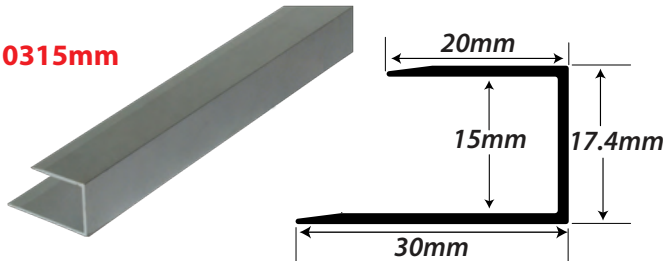

FLOATING FLOOR TRIMS

All profiles 2.5m lengths.

Matt Black

Silver

Champagne

610315mm

CLIPPER - SYSTEM FLOORING

Clipper - Finishing Profile

2.7 metre lengths
Available
Colours:
Bronze,
Silver &
Oak

Clipper - Expansion Profile

2.7 metre lengths
Available
Colours:
Bronze,
Silver &
Oak

Clipper - Transition Profile

2.7 metre lengths
Available
Colours:
Bronze,
Silver &
Oak