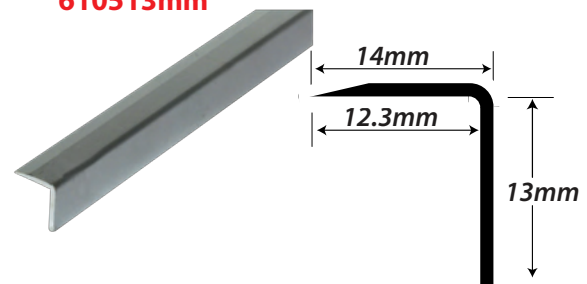

CLIPPER - SYSTEM FLOORING

Clipper - Finishing Profile

2.7 metre lengths
Available
Colours:
Bronze,
Silver &
Oak

Clipper - Expansion Profile

2.7 metre lengths
Available
Colours:
Bronze,
Silver &
Oak

Clipper - Transition Profile