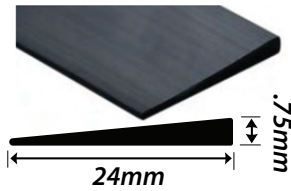

WALL & FLOOR PVCS

BEVWED
Wedge Fillet
Black
25m coils.