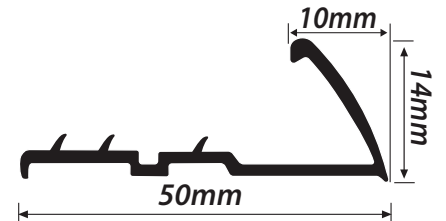

Commercial

Pinned and Pinless