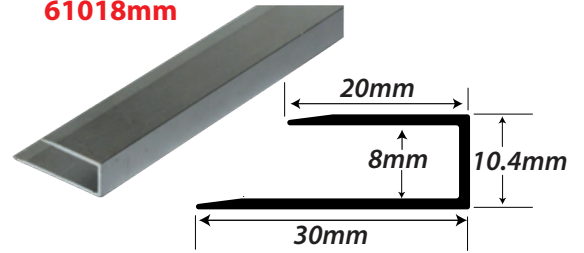

FLOATING FLOOR TRIMS

All profiles 2.5m lengths.

Matt Black

Silver

Champagne

61018mm

CLIPPER - SYSTEM FLOORING

Clipper - Finishing Profile

2.7 metre lengths
Available
Colours:
Bronze,
Silver &
Oak

Clipper - Expansion Profile

2.7 metre lengths
Available
Colours:
Bronze,
Silver &
Oak

Clipper - Transition Profile

2.7 metre lengths
Available
Colours:
Bronze,
Silver &
Oak