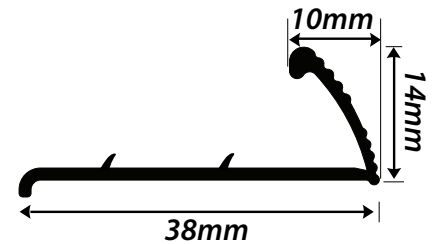

Naplock Pinned Reeded/Fluted