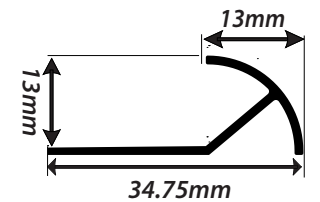

31071
Aluminium Corner Trim