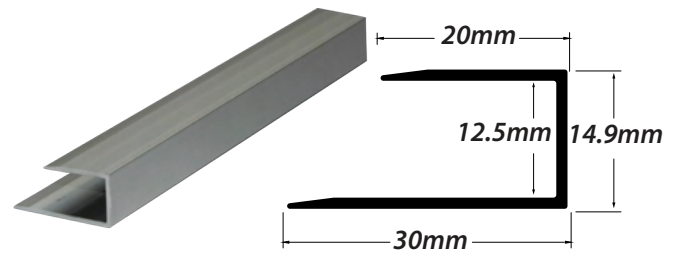

610612.5mm