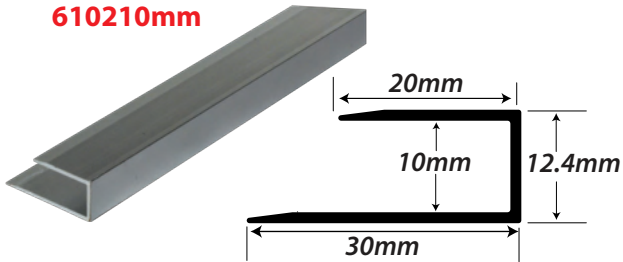

FLOATING FLOOR TRIMS

All profiles 2.5m lengths.

Matt Black

Silver

Champagne

610210mm

CLIPPER - SYSTEM FLOORING

Clipper - Finishing Profile

2.7 metre lengths
Available
Colours:
Bronze,
Silver &
Oak

Clipper - Expansion Profile

2.7 metre lengths
Available
Colours:
Bronze,
Silver &
Oak

Clipper - Transition Profile

2.7 metre lengths
Available
Colours:
Bronze,
Silver &
Oak