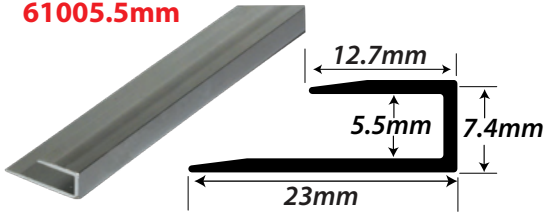

FLOATING FLOOR TRIMS

All profiles 2.5m lengths.

Matt Black

Silver

Champagne

61005.5mm