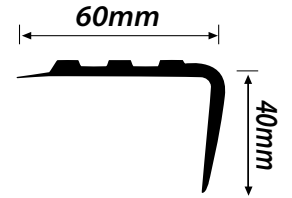

GE 14 Commercial Economy

Silver
2.44m lengths or cut to size

PVC Soft SN3

Black
1.8m or 3.6m
lengths

NAPLOCK BARS

All profiles 2.44m lengths.

Bronze

Champagne