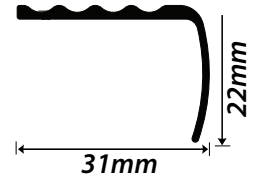

OT25F

OT38F

OT51F

OT51R

Available Colours

ECONOMY

1710 Economy Stair Nosing

Champagne, Pewter and Silver.
2.44m lengths
12 per carton

GE 14 Commercial Economy

Silver
2.44m lengths or cut to size

PVC Soft SN3

Black
1.8m or 3.6m
lengths

NAPLOCK BARS

All profiles 2.44m lengths.

Bronze

Champagne