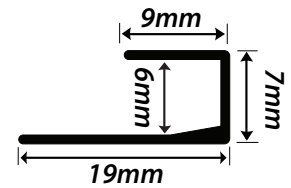

851
Carpet Cove Cap
Champagne, Pewter & Silver.