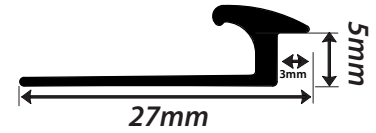

Silver

All profiles 2.44m lengths in silver only except where noted

4546
Carpet Edge

3775
Carpet to Vinyl Bead

6230
Carpet to Luxury Vinyl Tiles (LVTs)
Silver & Matt Black.

3754
Silver Carpet Reducer

1491
Vinyl Cove Cap