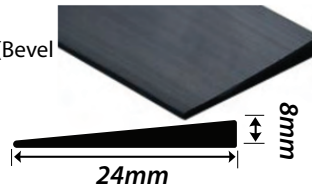

BEVB8
Tile Reducer (Bevel
Edge. Black
15m coils.