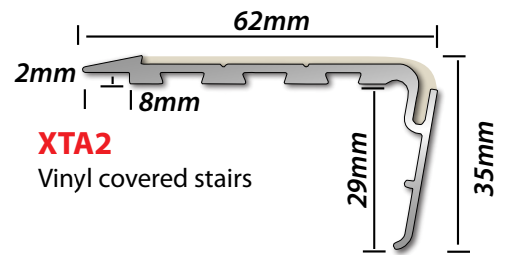

GRADUS XT

Available Infill Colours

GRADUS STAIRTILE

Vulcanized rubber sand impregnated anti slip tile for Concrete, Terrazzo, Steel and Timber Stairs
Stock colour Black. Brown, White and Yellow upon request.
Lengths = 1.219m, 1.525m and 1.83m

OT25F

OT38F

OT51F

OT51R

Available Colours