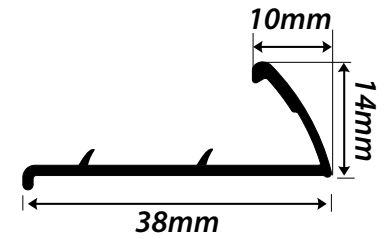

Naplock Pinned Hammered

Stocked in black powder coated.
Other colours upon request.