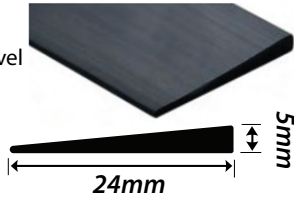

BEVB5
Tile Reducer (Bevel
Edge. Black
15m coils.