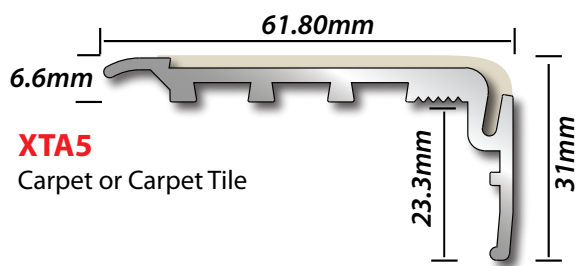

GRADUS XT

Available Infill Colours

GRADUS STAIRTILE

Vulcanized rubber sand impregnated anti slip tile for Concrete, Terrazzo, Steel and Timber Stairs
Stock colour Black. Brown, White and Yellow upon request.
Lengths = 1.219m, 1.525m and 1.83m

OT25F

OT38F

OT51F

OT51R

Available Colours