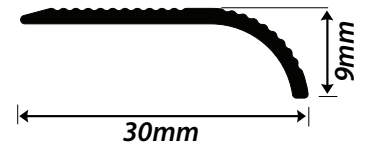

365

Carpet to Vinyl