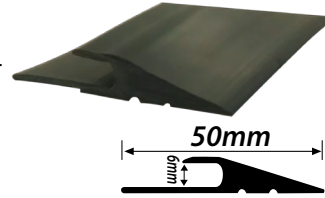

PVCCRED20
Carpet Reducer
Black
20m coils