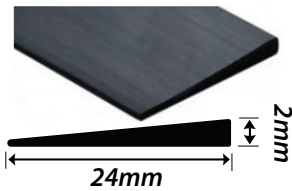

CLIPPER - SYSTEM FLOORING

Clipper - Finishing Profile

2.7 metre lengths
Available
Colours:
Bronze,
Silver &
Oak

Clipper - Expansion Profile

2.7 metre lengths
Available
Colours:
Bronze,
Silver &
Oak

Clipper - Transition Profile

2.7 metre lengths
Available
Colours:
Bronze,
Silver &
Oak

WALL & FLOOR PVCS

BEVWED
Wedge Fillet
Black
25m coils.

BEVB2
Tile Reducer (Bevel
Edge. Black
15m coils.

BEVB3
Tile Reducer (Bevel
Edge. Black
15m coils.