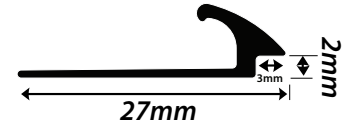

3775
Carpet to Vinyl Bead