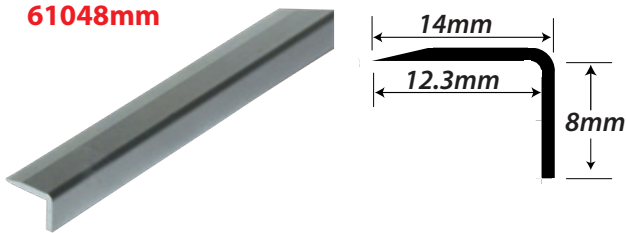

FLOATING FLOOR TRIMS

All profiles 2.5m lengths.

Matt Black

Silver

Champagne

61048mm

CLIPPER - SYSTEM FLOORING

Clipper - Finishing Profile

2.7 metre lengths
Available
Colours:
Bronze,
Silver &
Oak

Clipper - Expansion Profile

2.7 metre lengths
Available
Colours:
Bronze,
Silver &
Oak

Clipper - Transition Profile

2.7 metre lengths
Available
Colours:
Bronze,
Silver &
Oak