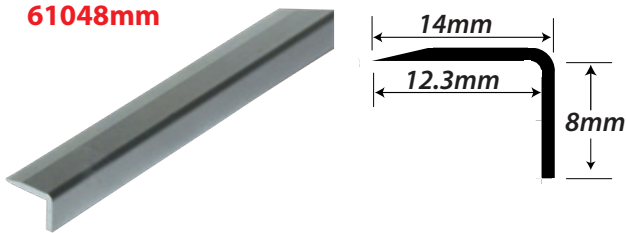

31071
Aluminium Corner Trim

FLOATING FLOOR TRIMS

All profiles 2.5m lengths.

Matt Black

Silver

Champagne

61005.5mm

61018mm

610210mm

610612.5mm

610315mm

61048mm

610513mm

CLIPPER - SYSTEM FLOORING

Clipper - Finishing Profile

2.7 metre lengths
Available
Colours:
Bronze,
Silver &
Oak

Clipper - Expansion Profile

2.7 metre lengths
Available
Colours:
Bronze,
Silver &
Oak

Clipper - Transition Profile

2.7 metre lengths
Available
Colours:
Bronze,
Silver &
Oak

WALL & FLOOR PVCS

BEVWED
Wedge Fillet
Black
25m coils.