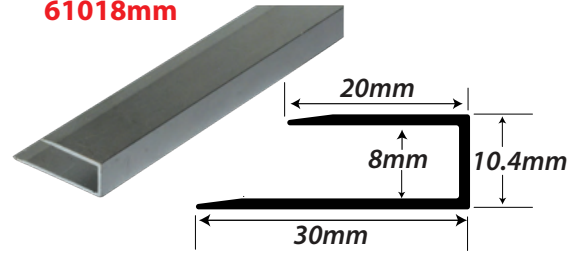

31071
Aluminium Corner Trim

FLOATING FLOOR TRIMS

All profiles 2.5m lengths.

Matt Black

Silver

Champagne

61005.5mm

61018mm