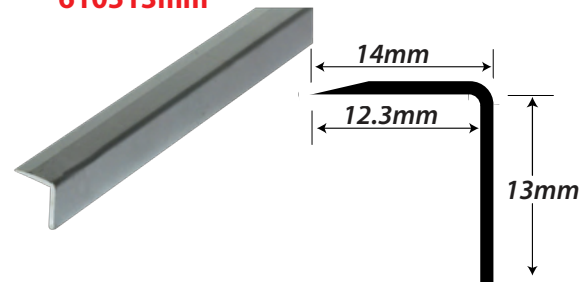

610210mm

610612.5mm

610315mm

61048mm

610513mm

CLIPPER - SYSTEM FLOORING

Clipper - Finishing Profile

2.7 metre lengths
Available
Colours:
Bronze,
Silver &
Oak

Clipper - Expansion Profile

2.7 metre lengths
Available
Colours:
Bronze,
Silver &
Oak

Clipper - Transition Profile

2.7 metre lengths
Available
Colours:
Bronze,
Silver &
Oak

WALL & FLOOR PVCS

BEVWED
Wedge Fillet
Black
25m coils.