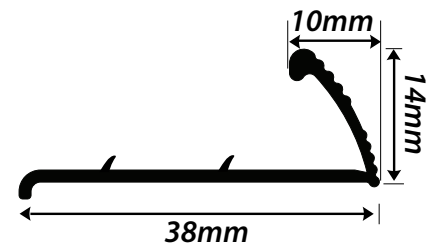

Naplock Pinned Reeded/Fluted