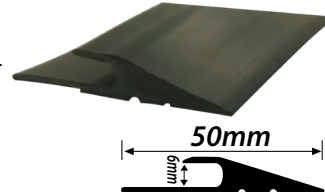

PVCCRED20
Carpet Reducer
Black
20m coils