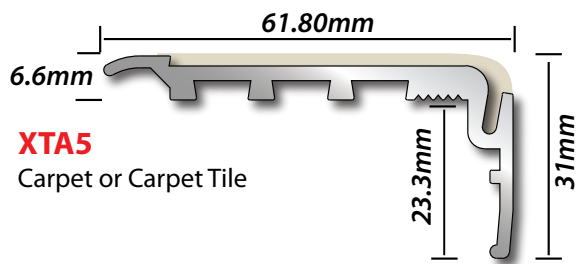

GRADUS XT

Available Infill Colours

GRADUS STAIR TILE

Vulcanized rubber sand impregnated anti slip tile for Concrete, Terrazzo, Steel and Timber Stairs
Stock colour Black. Brown, White and Yellow upon request.
Lengths = 1.219m, 1.525m and 1.83m

OT25F

OT38F

OT51F

OT51R

Available Colours