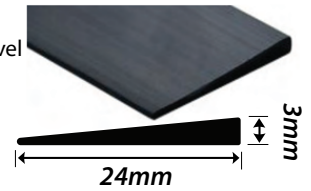

BEVB3
Tile Reducer (Bevel
Edge. Black
15m coils.