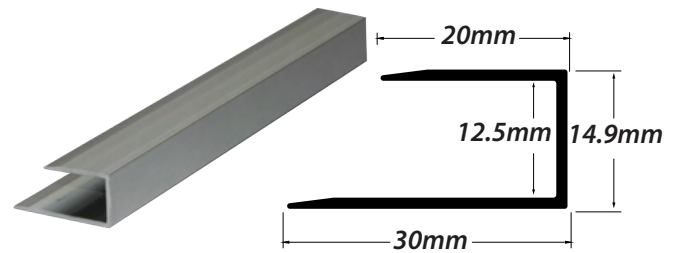

610612.5mm