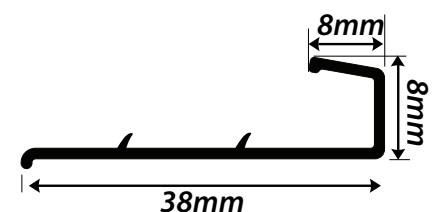

Naplock Pinned Reeded/Fluted

2903

Carpet to Tile

COVERSTRIPS

All profiles 2.44m lengths.

Bronze

Champagne

Pewter