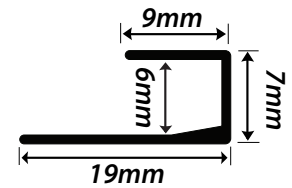

31071
Aluminium Corner Trim

FLOATING FLOOR TRIMS

All profiles 2.5m lengths.

Matt Black

Silver

Champagne

61005.5mm

61018mm