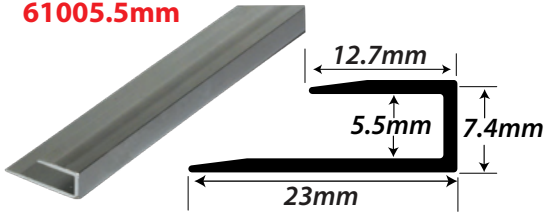

31071
Aluminium Corner Trim

FLOATING FLOOR TRIMS

All profiles 2.5m lengths.

Matt Black

Silver

Champagne

61005.5mm

61018mm