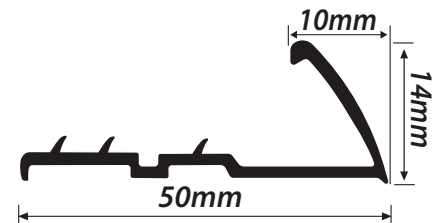

Commercial

Pinned and Pinnless