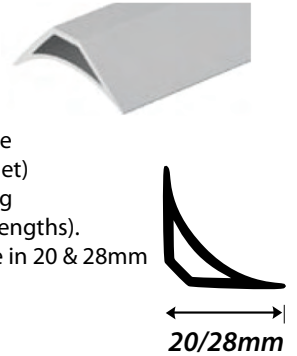

COVE
Plasticove
(Cove Fillet)
100m bag
(50x2m lengths).
Available in 20 & 28mm