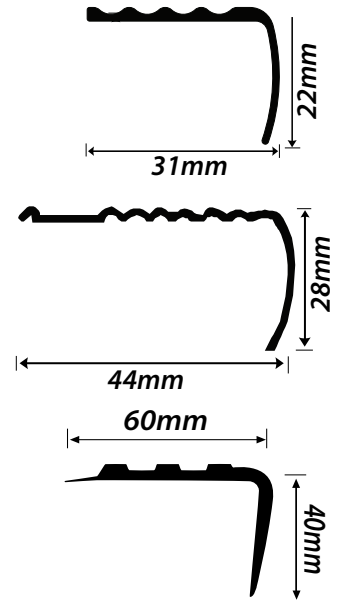

PVC Soft SN3

Black
1.8m or 3.6m
lengths

NAPLOCK BARS

All profiles 2.44m lengths.

Bronze

Champagne

Pewter

Silver