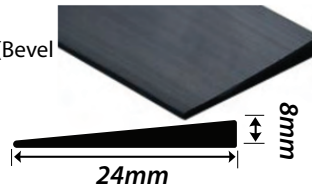

Clipper - Expansion Profile

2.7 metre lengths
Available
Colours:
Bronze,
Silver &
Oak

Clipper - Transition Profile

2.7 metre lengths
Available
Colours:
Bronze,
Silver &
Oak

WALL & FLOOR PVCS

BEVWED
Wedge Fillet
Black
25m coils.

BEVB2
Tile Reducer (Bevel
Edge. Black
15m coils.

BEVB3
Tile Reducer (Bevel
Edge. Black
15m coils.

BEVB5
Tile Reducer (Bevel
Edge. Black
15m coils.

BEVB8
Tile Reducer (Bevel
Edge. Black
15m coils.

RAMPPVC
PVC Ramp Edge.
Black
20m coils.