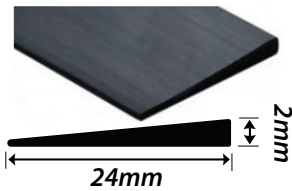

BEVB2
Tile Reducer (Bevel
Edge. Black
15m coils.