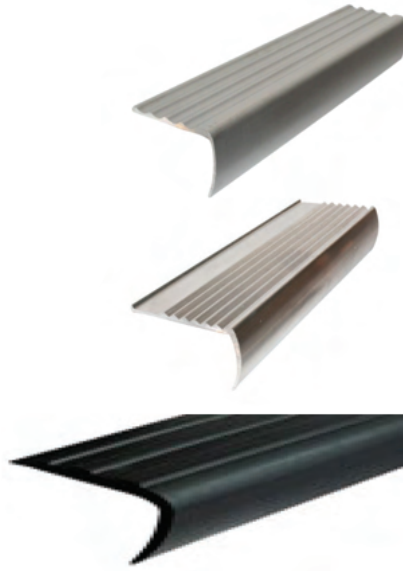

OT51F

OT51R

Available Colours

ECONOMY

1710 Economy Stair Nosing

Champagne, Pewter and Silver.
2.44m lengths
12 per carton

GE 14 Commercial Economy

Silver
2.44m lengths or cut to size

PVC Soft SN3

Black
1.8m or 3.6m
lengths

NAPLOCK BARS

All profiles 2.44m lengths.

Bronze

Champagne

Pewter

Silver