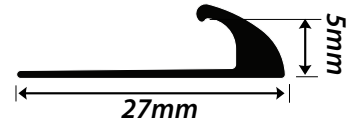

SPECIALTY PROFILES

Silver

All profiles 2.44m lengths in silver only except where noted

4546
Carpet Edge