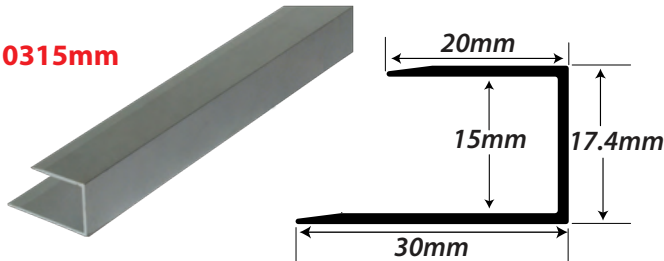

FLOATING FLOOR TRIMS

All profiles 2.5m lengths.

Matt Black

Silver

Champagne

610315mm

CLIPPER - SYSTEM FLOORING

Clipper - Finishing Profile

2.7 metre lengths
Available
Colours:
Bronze,
Silver &
Oak

Clipper - Expansion Profile

2.7 metre lengths
Available
Colours:
Bronze,
Silver &
Oak

Clipper - Transition Profile

2.7 metre lengths
Available
Colours:
Bronze,
Silver &
Oak