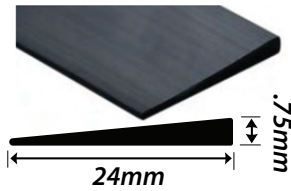

610210mm

610612.5mm

610315mm

61048mm

610513mm

CLIPPER - SYSTEM FLOORING

Clipper - Finishing Profile

2.7 metre lengths
Available
Colours:
Bronze,
Silver &
Oak

Clipper - Expansion Profile

2.7 metre lengths
Available
Colours:
Bronze,
Silver &
Oak

Clipper - Transition Profile

2.7 metre lengths
Available
Colours:
Bronze,
Silver &
Oak

WALL & FLOOR PVCS

BEVWED
Wedge Fillet
Black
25m coils.