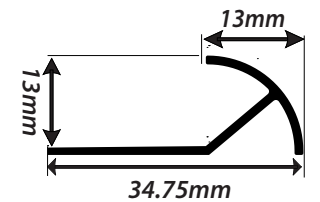

31071
Aluminium Corner Trim

FLOATING FLOOR TRIMS

All profiles 2.5m lengths.

Matt Black

Silver

Champagne

61005.5mm

61018mm