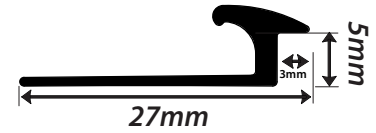

6230
Carpet to Luxury Vinyl Tiles (LVTs)
Silver & Matt Black.